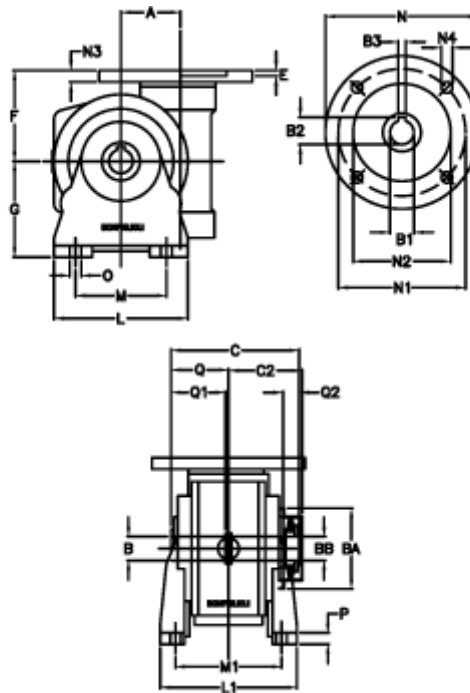

Article number: 390204902832336
 Description: Worm Gear with Torque Limiter
 VF 49-L2-V-28 P63B14

Measures

a = 49.50	C2 = 63,5	M1 = 98.5	Q = 51.0
B = 25	Description = VF 49V-xx-63B14	N = 90	Q1 = 41
B1 E7 = 11	E = 3.0	N1 = 75	Q2 = 15
B2 = 12.8	F = 70	N2 = 60	
B3 H9 = 4	g = 82	N3 = 7.0	
BA = 63	L = 110	N4 = 6	
BB H7 = 14	L1 = 124.0	O = 8.5	
C = 105	m = 63	P = 12	